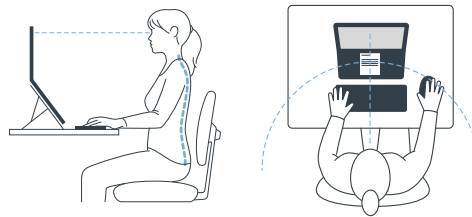

For
laptops

Document
holder

Lightweight

Portable

Height
adjustable

Ergonomic

Quick technical specifications

Laptop height settings	max. 40 degrees, 5 adjustments
Suits laptops	10-17 inch screen, up to 4 kg
Footprint on table	min. 195 x 205 mm
Size when folded	360 x 210 x 4 mm
Weight	347g
Colour	natural aluminium
Product code	ST10411X

Oryx evo E Ergonomics

Reasons to Buy

Boost Your Productivity: Improve your work efficiency with Oryx evo E's ergonomic design, which enhances comfort and reduces strain, for increased productivity.

Ease Your Neck & Back Discomfort: Oryx evo E elevates your laptop to reduce pain and support healthier posture during long work sessions.