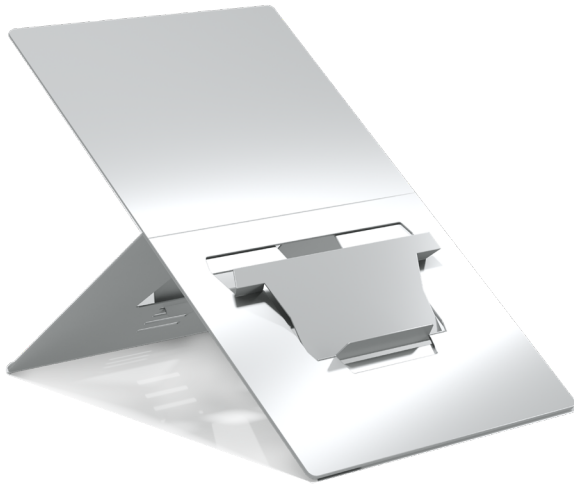

Oryx evo E

laptop stand with document holder for limited opening-angle laptops

Key Features and Benefits

Ergonomic Design & Compliance: Fully complies with European and UK ergonomic regulations, raising screen to enable ergonomic work posture.

Portability: Folds flat to easily fit in a laptop bag.

Durability: Comes with a premium recycled leather protective sleeve.

Lifetime Warranty: Guaranteed for life against malfunction.

Small Footprint: Minimal desk space required.

For
laptops

Document
holder

Lightweight

Portable

Height
adjustable

Ergonomic

Quick technical specifications

Laptop height settings	max. 40 degrees, 5 adjustments
Suits laptops	10-17 inch screen, up to 4 kg
Footprint on table	min. 195 x 205 mm
Size when folded	360 x 210 x 4 mm
Weight	347g
Colour	natural aluminium
Product code	ST10411X

Oryx evo E Ergonomics

Reasons to Buy

Boost Your Productivity: Improve your work efficiency with Oryx evo E's ergonomic design, which enhances comfort and reduces strain, for increased productivity.

Ease Your Neck & Back Discomfort: Oryx evo E elevates your laptop to reduce pain and support healthier posture during long work sessions.