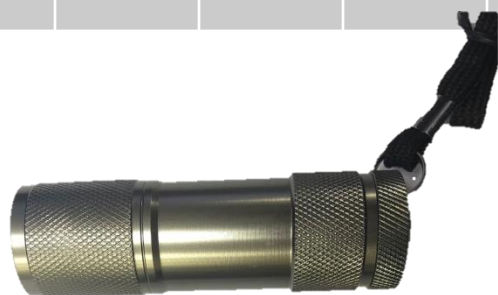

## Energizer® EVEREADY® RAYOVAC®

The EVEREADY® Metal flashlight delivers a balance of bright light and impressive runtime, bundled into a compact size. The light features a durable metal construction for added reliability. The textured grip allows the light to fit securely in your hand, while the lanyard attachment makes it easy to transport.

Lumens	Runtime	Beam Distance	Impact
 FL1 STANDARD 50 LUMENS	 FL1 STANDARD 15h	 FL1 STANDARD 30m	 FL1 STANDARD 1m