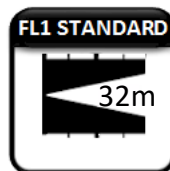

Illuminates
objects up to
32 meters
away